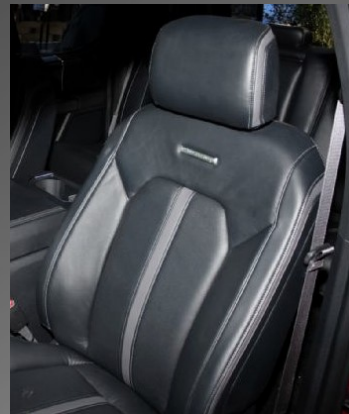

KATZKIN DESIGN

FACTORY
PLATINUM EDITION

K2

Black wrap, Stone wings,
Stone contrast all stitch
K547-100

katzkin
AUTOMOTIVE LEATHER